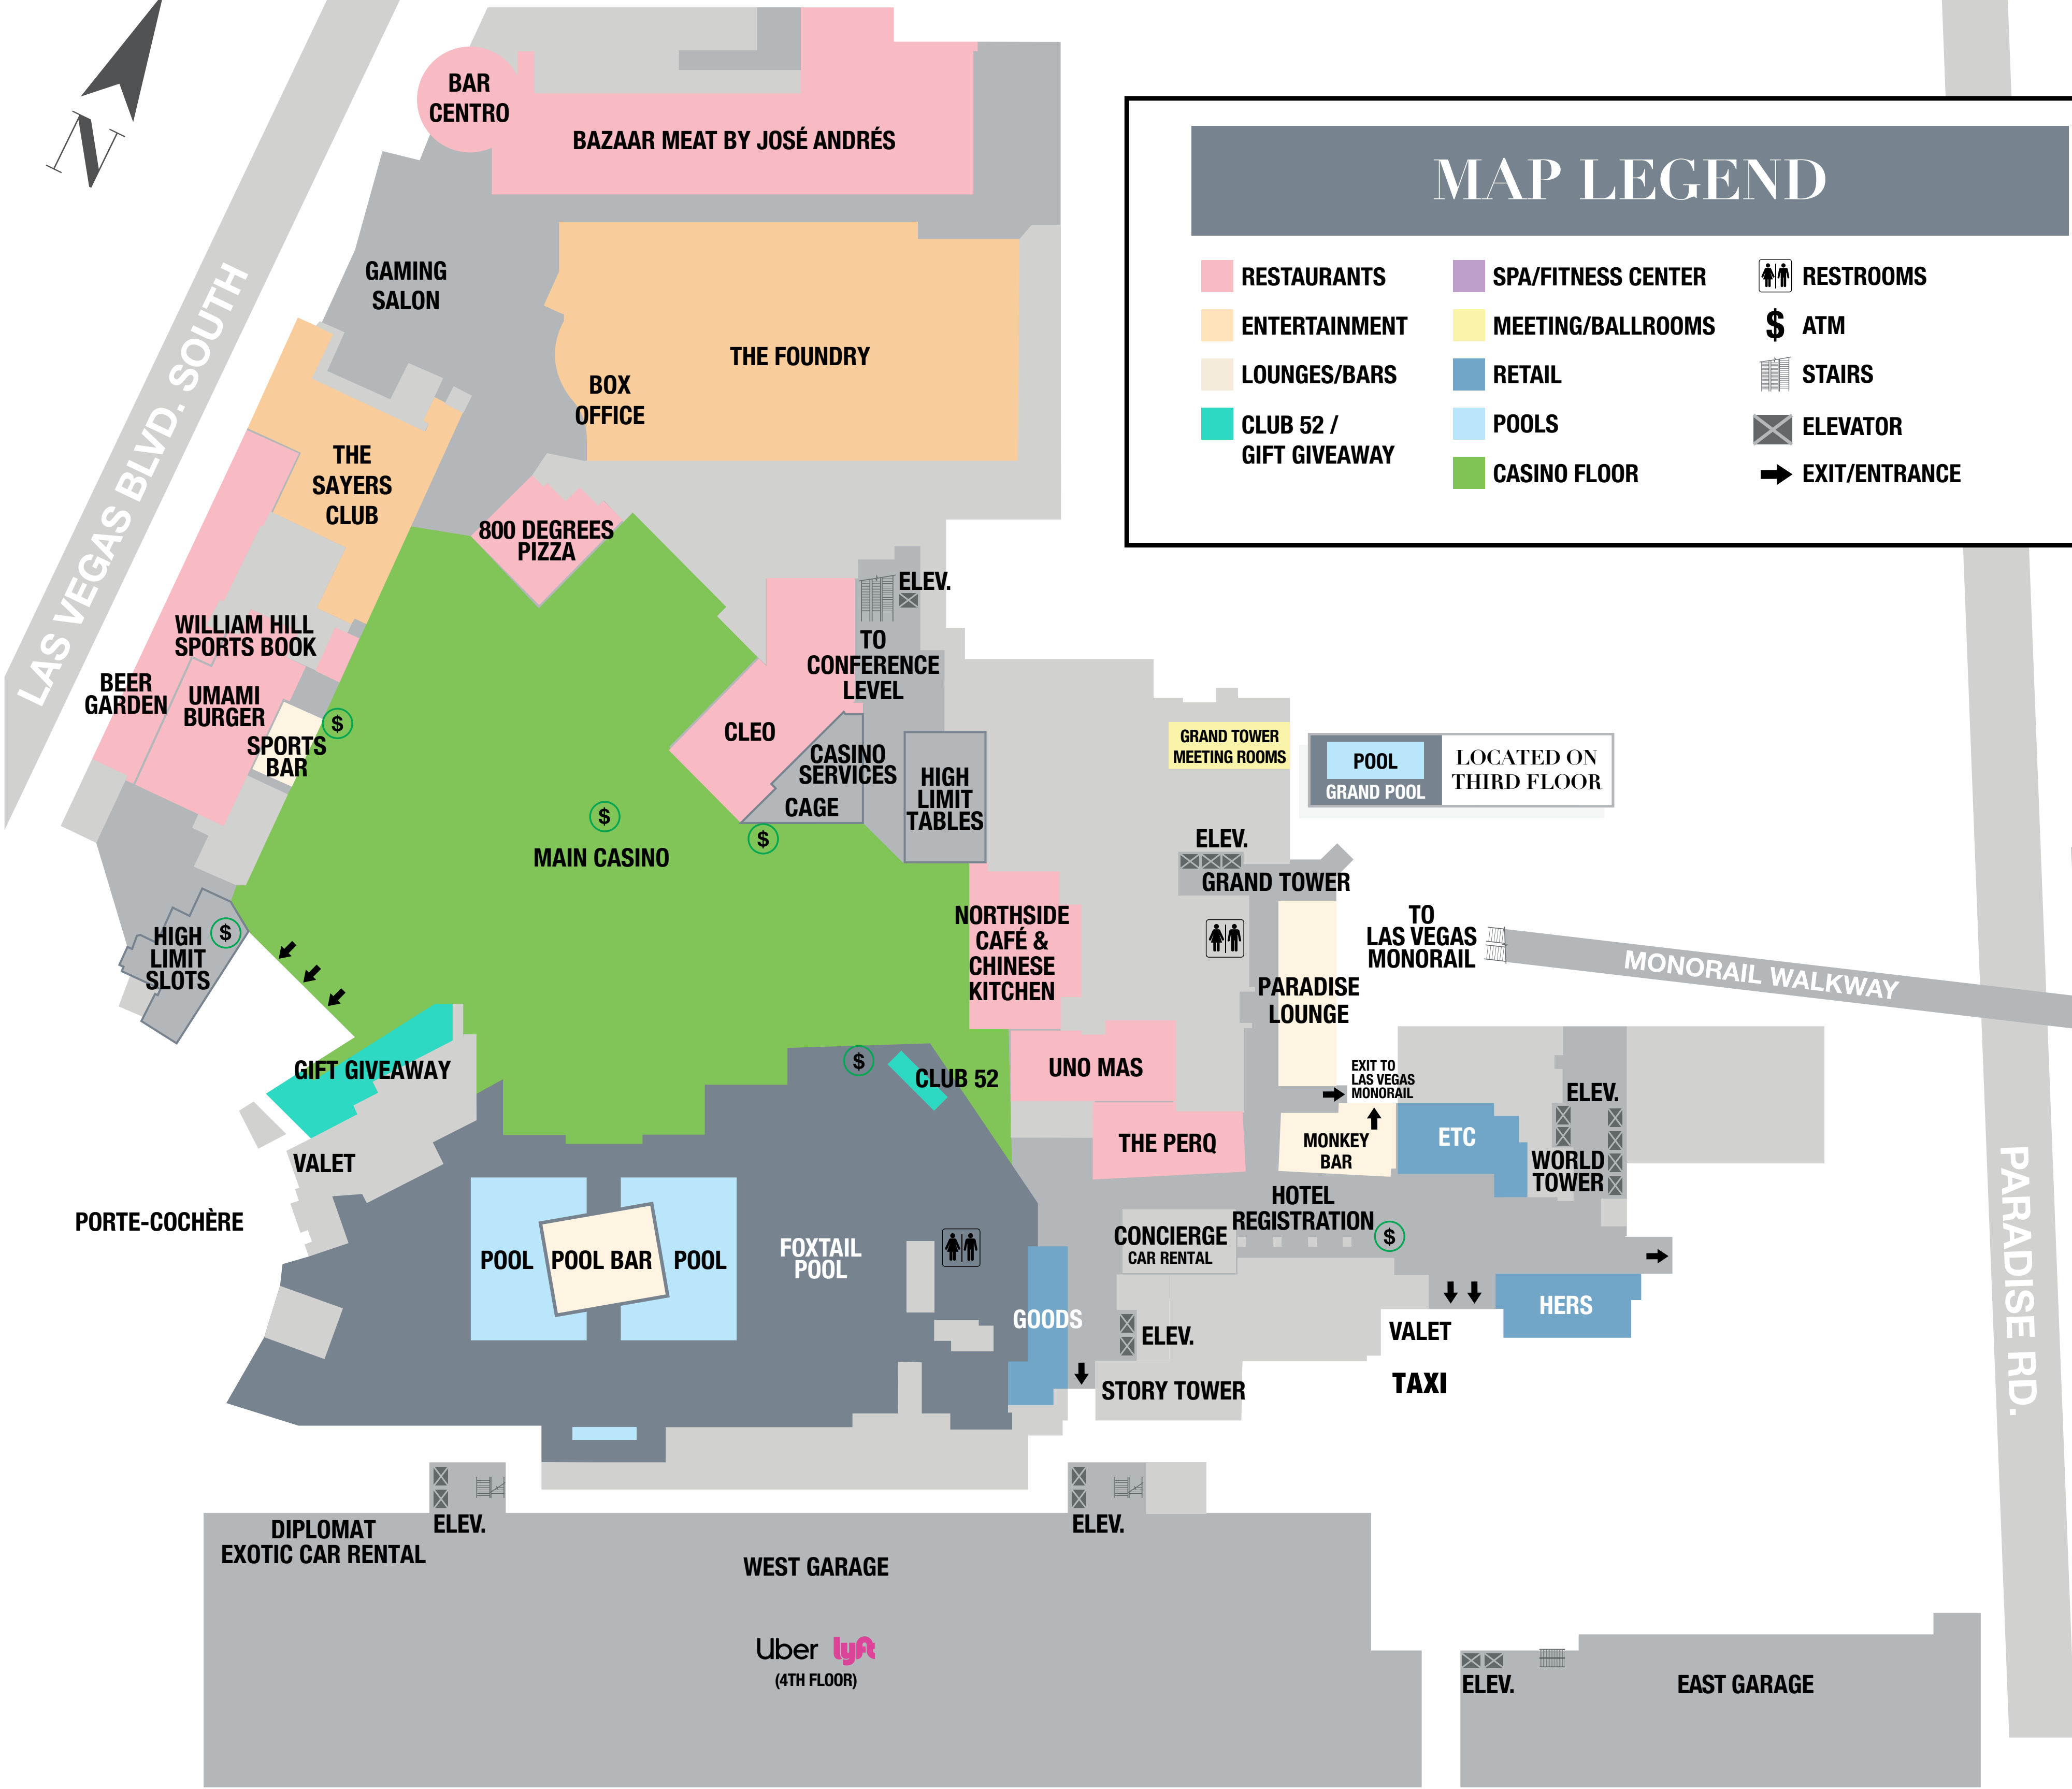

SAHARA AVE.

LAS VEGAS BLVD. SOUTH

MAP LEGEND

 RESTAURANTS	 SPA/FITNESS CENTER	RESTROOMS
 ENTERTAINMENT	 MEETING/BALLROOMS	ATM
 LOUNGES/BARS	 RETAIL	STAIRS
 CLUB 52 / GIFT GIVEAWAY	 POOLS	ELEVATOR
 CASINO FLOOR		EXIT/ENTRANCE

LOCATED ON THE ROOFTOP OF SLS CONFERENCE CENTER

LOCATED ON SECOND FLOOR OF GRAND TOWER

LOCATED ON SECOND FLOOR OF STORY TOWER

MONORAIL

PARADISE RD.